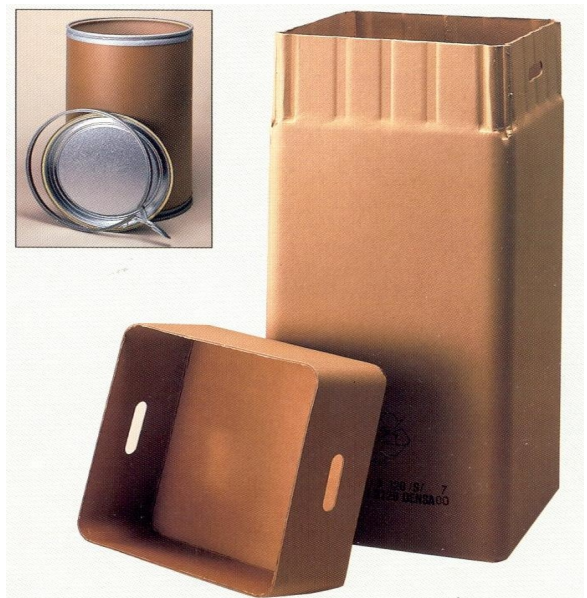

Cuando los cuñetes APSA están colapsados estos pueden ser apilados ocupando muy poco espacio

Stockage

Degree of pallet-capacity utilisation 100%

Economy on transport and stocking
Saving 50% compared with round drums

APSA drums fit to all current pallettypes

Complete surface area of pallets supported. The pallets can be stacked very stably. (Stacked to a height of 3 m)

Recycling

The APSA drums made from 100% valuable kraftliner is ideally suited for being recycled. (No parts made of metal)